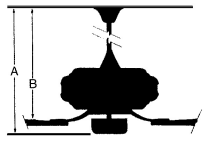

## MEASUREMENTS

Blade Finish:	Reversible Blades:		
	<b>No</b>		
Blade Material:	Slope:		
<b>PLYWOOD</b>	<b>Yes</b>		
Blade Sweep:	No. of Blades:	Blade Pitch:	Hanging Weight:
<b>56"</b>	<b>5</b>	<b>14 DEGREES</b>	<b>16.31</b>
Downrod 1:	Downrod 1 Outside Dia:	Downrod 2:	Downrod 2 Outside Dia:
<b>6</b>	<b>0.75</b>		
Ceiling to Lowest Point: (Dim A)	Ceiling to Blade (Dim B)	Lead Wire:	Motor Size:
<b>18.0</b>	<b>10.0</b>	<b>8 INCH +</b>	<b>DC 125*30MM</b>

## GLASS

Description:	Material:	
<b>ROSE GOLD</b>		
Part No.:	Quantity:	
Width:	Height:	Length:
<b>9.47</b>	<b>7.95</b>	