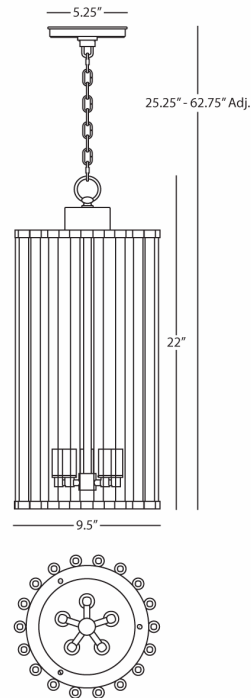

COLE

S3337

Pendant

5-60W Max.

Bulb Type: B10 Candelabra

Direct Wire Only

Clear Glass Rods w/ Clear Inner Glass Shade

Polished Nickel Finished Accents

Susp. Hardware: 3 Ft. Chain

**** Available for Quick SHIP ****