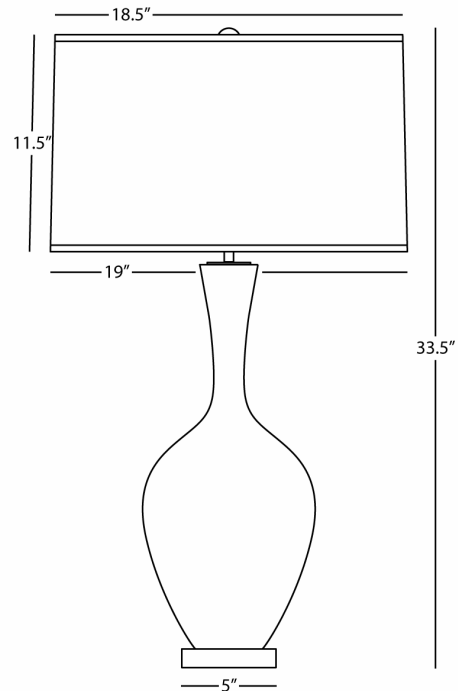

AUDREY

OX980

Table Lamp

1 - 150W Max.

Bulb Type: A

Switch: Hi-Lo Dimming

Oxblood Glazed Ceramic

Lucite Base

Fondine Fabric Shade

See Audrey/ Delilah Table for Color Options

** Available for Quick SHIP **