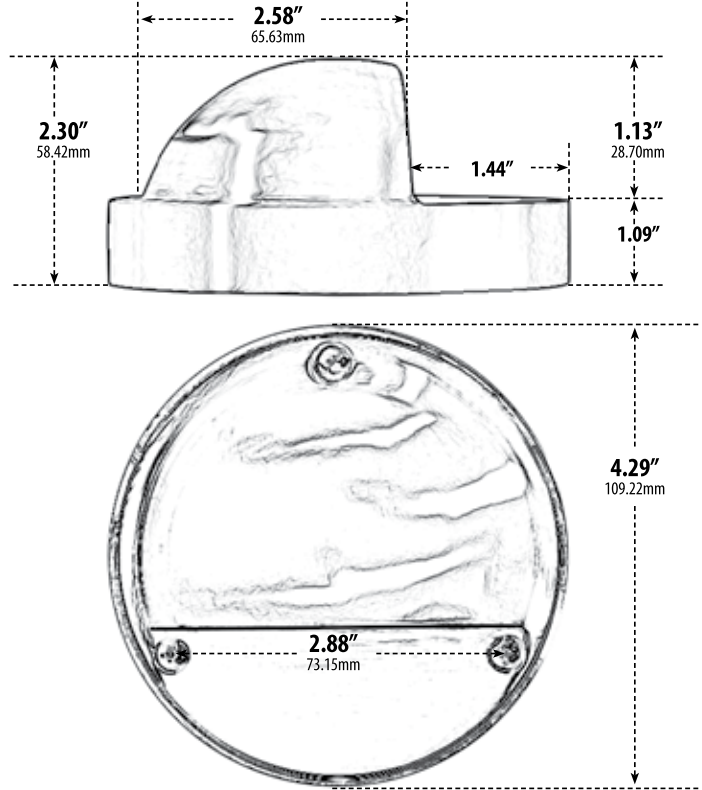

LV605

SURFACE MOUNT BRICK, STEP, WALL AND DECK LIGHT

- ▶ **Material:** Powder Coated Cast Aluminum
- ▶ **Lens:** Frosted, Heat Resistant, Tempered Glass
- ▶ **Lamp:** JC Bi-Pin Base (20W Maximum)

MODEL NUMBER	LAMP TYPE	ILLUMINANT TYPE	WATTS (W)	VOLTS (V)	LAMP(S) INCLUDED?
LV605	JC	HALOGEN	20	12	YES
LV-LED605	JC-LED	15 LEDs	1.3	12	YES

- ▶ **Available Color:** Black, White, Bronze, Verde Green, Electroplated Stainless Steel
- ▶ **Connector Available:** P-CN01 (sold separately) See page 89
- ▶ **ETL Approved**

Overall Dimensions:
4.30"H x 4.30"W x 2.30"D

Weight: 0.40 lbs
Approximate Wire Length: 18"
Box Dimensions: 4.25"H x 4.25"W x 2.44"D
Lamp Included

DABMAR LIGHTING INCORPORATED

2140 Eastman Ave . Oxnard, CA 93030 . 805.604.9090 . f: 805.604.9050 . www.dabmar.com